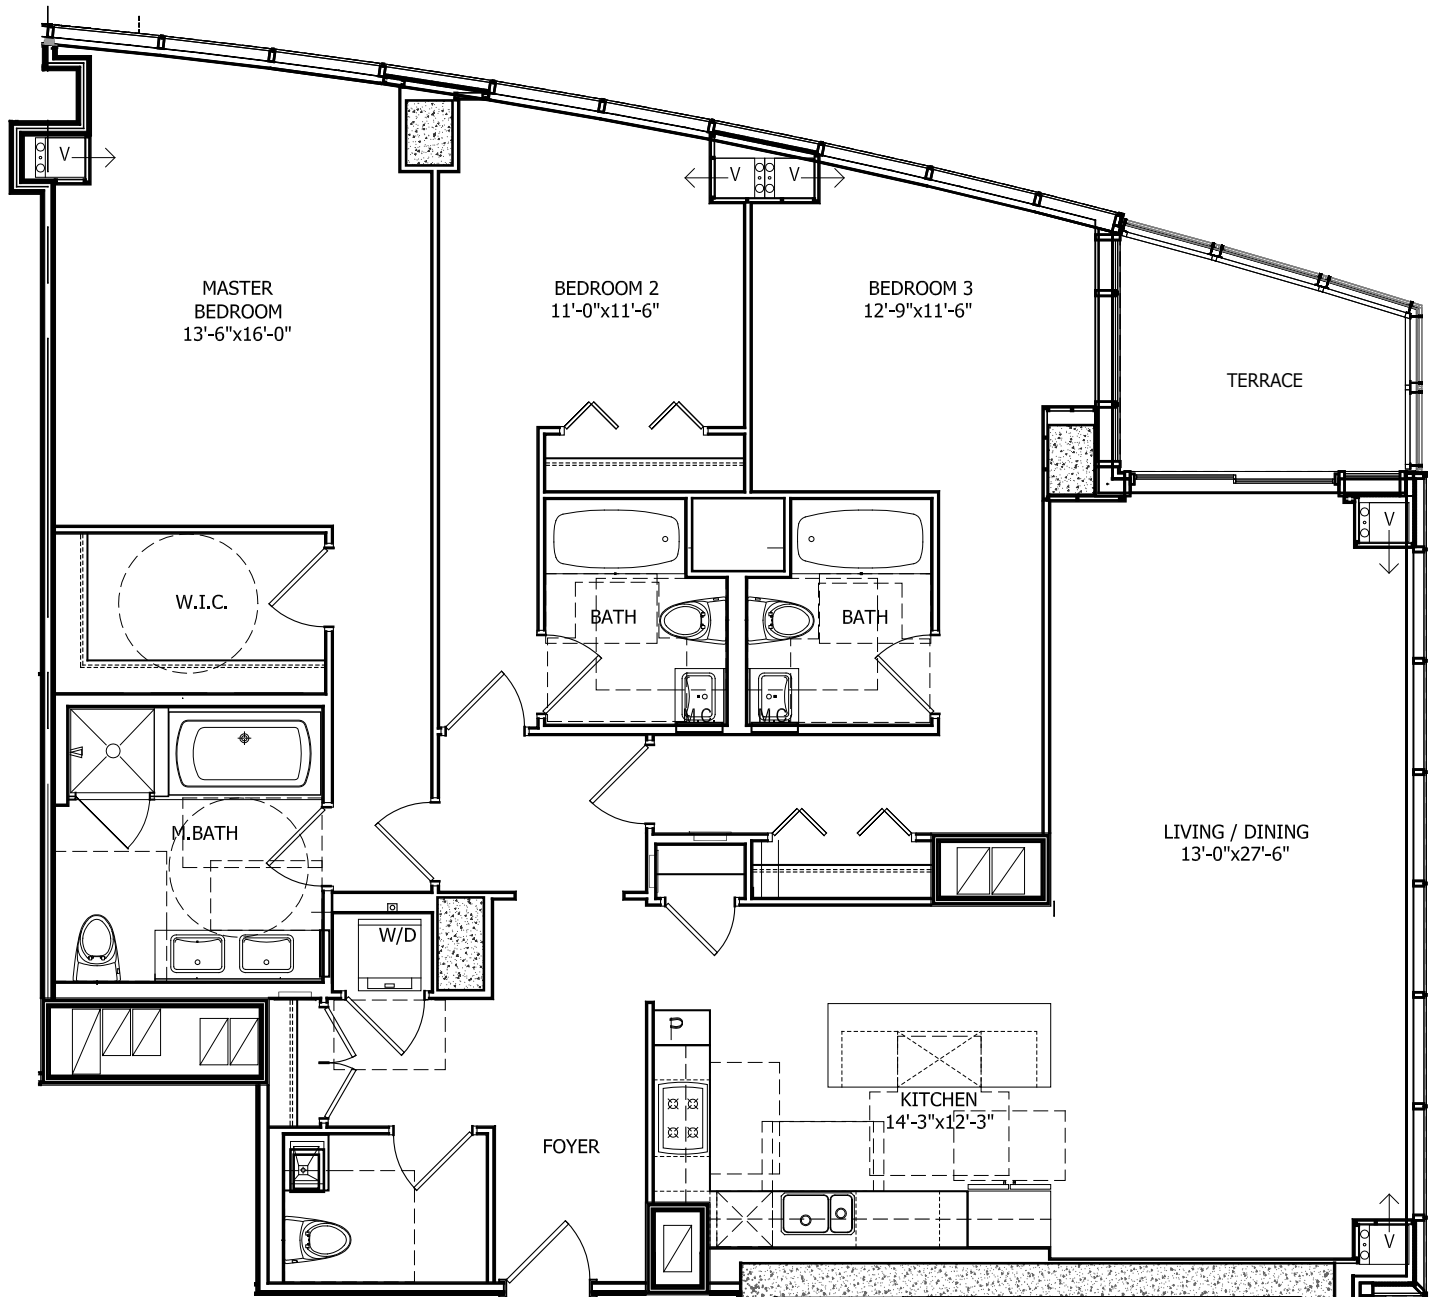

TRUMP PARC

STAMFORD

FLOOR 23-33

PENTHOUSE 3 BEDROOM A

1,910 Sq.Ft.
South / West Facing
3.5 Baths
Terrace

Call us if you have any
questions, or if you want
a personal tour.

203 TRUMP 66
203 878 6766

trumpparcstamford.com

TRUMP PARC

STAMFORD

FLOOR 23-33

PENTHOUSE 3 BEDROOM C

1,948 Sq.Ft.
North / West Facing
3.5 Baths
Terrace

Call us if you have any questions, or if you want a personal tour.

203 TRUMP 66
203 878 6766

trumpparcstamford.com