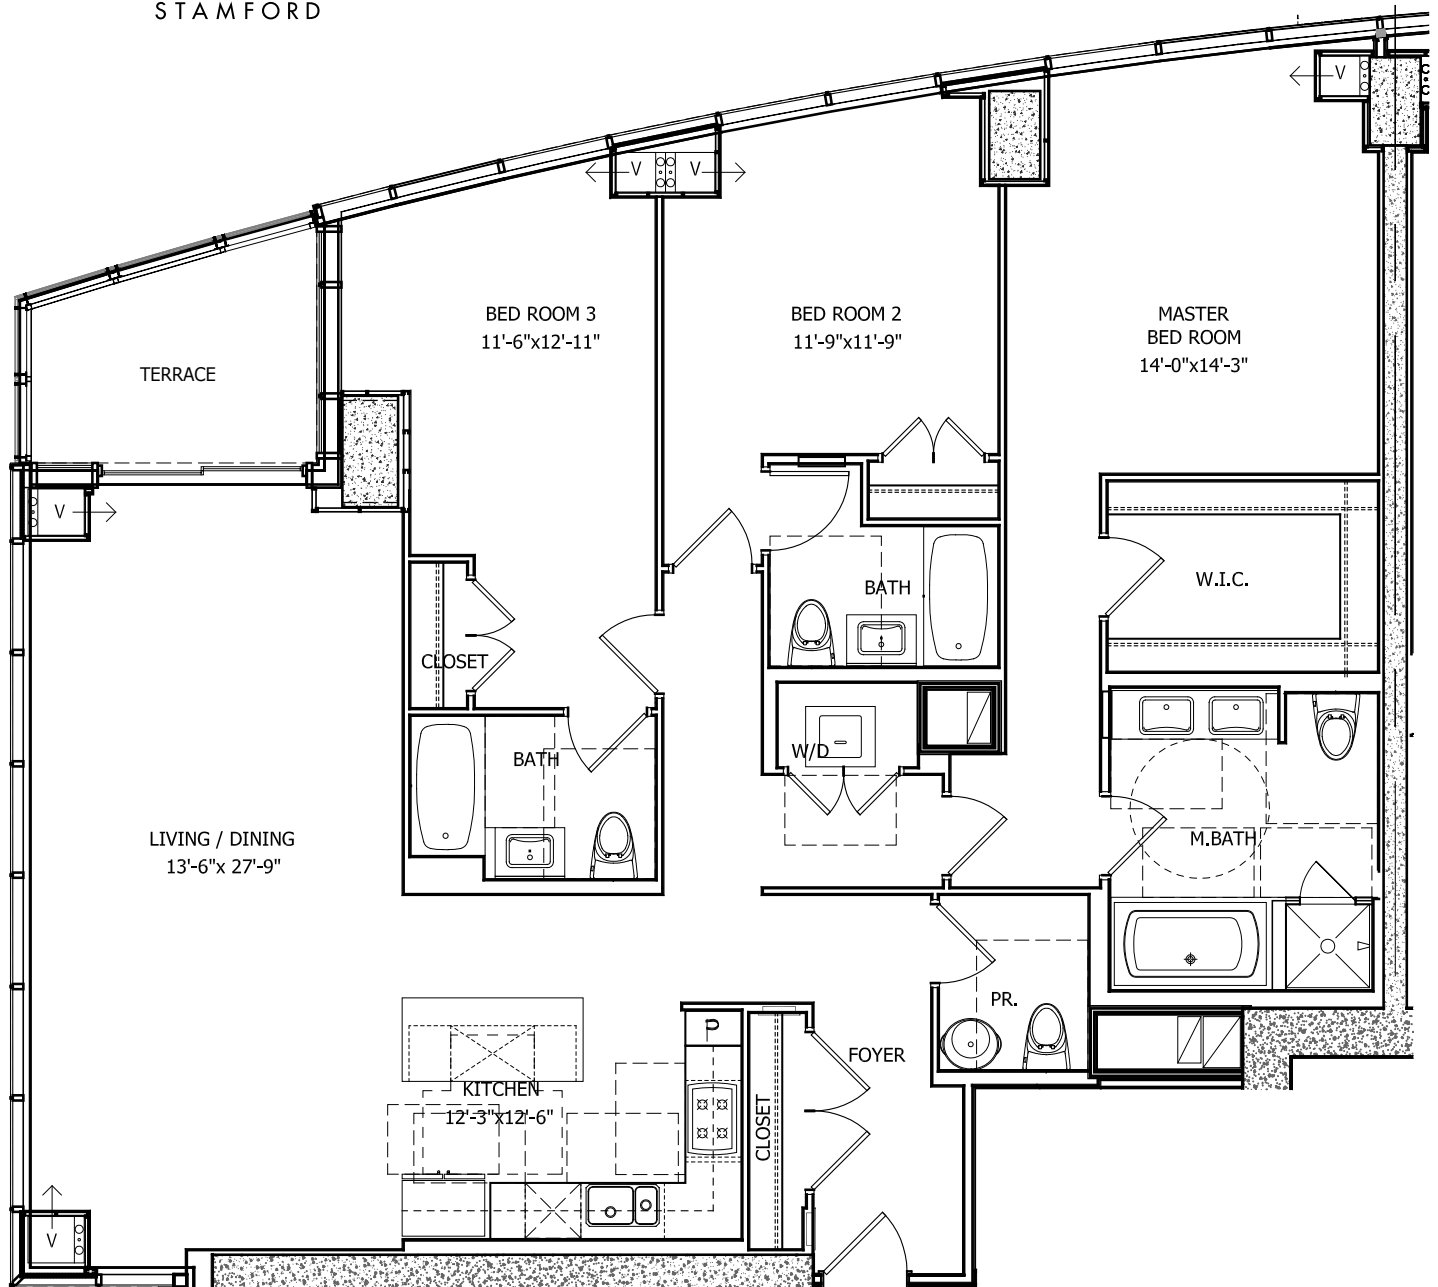

TRUMP PARC

STAMFORD

FLOOR 23-33

PENTHOUSE 3 BEDROOM A

1,910 Sq.Ft.
South / West Facing
3.5 Baths
Terrace

Call us if you have any
questions, or if you want
a personal tour.

203 TRUMP 66
203 878 6766

trumpparcstamford.com

TRUMP PARC

STAMFORD

FLOOR 23-33

PENTHOUSE 3 BEDROOM C

1,948 Sq.Ft.
North / West Facing
3.5 Baths
Terrace

Call us if you have any questions, or if you want a personal tour.

203 TRUMP 66
203 878 6766

trumpparcstamford.com